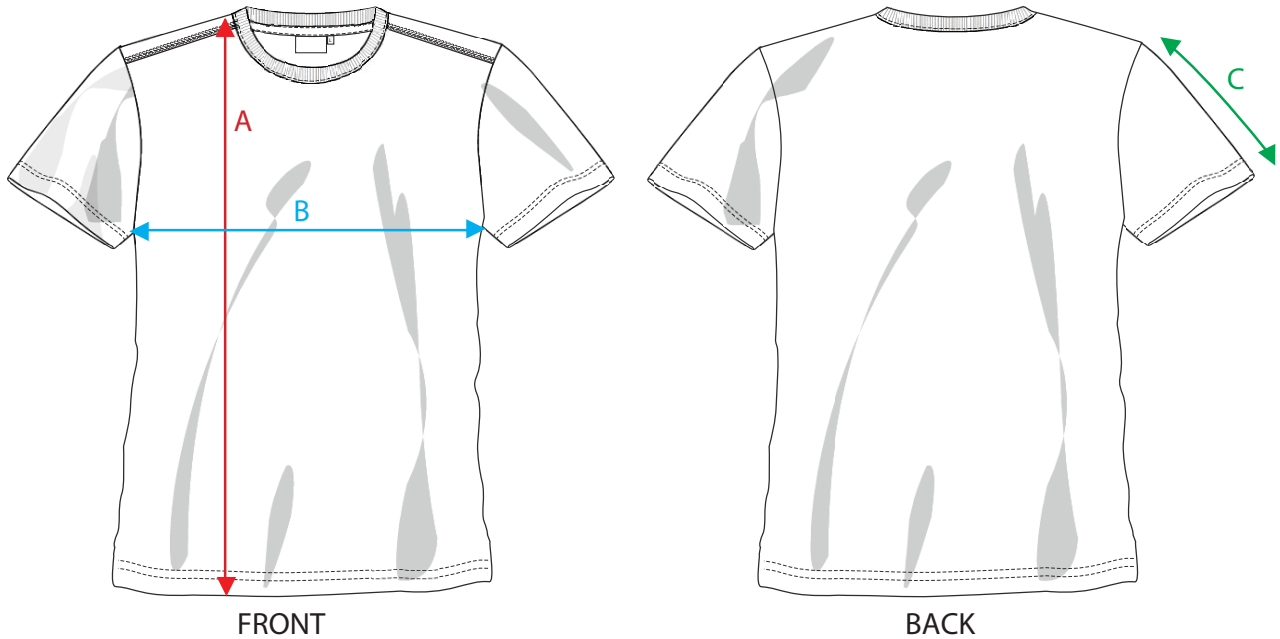

MAATTABEL T-SHIRT

HEREN/UNISEX

MEASUREMENT IN CM	XS	S	M	L	XL	XXL	3XL	4XL	5XL	6XL
A - BODYLENGTH FRONT HPS	63	66	69	72	75	79	83	87	91	95
B - 1/2 CHEST	42	46	50	54	58	64	70	76	82	88
C - SLEEVELENGTH	17	18	19	20	21	22	23	24	25	26

DAMES

MEASUREMENT IN CM	XS/34	S/36	M/38	L/40	XL/42	XXL/44
A - BODYLENGTH FRONT HPS	60	62	64	66	68	70
B - 1/2 CHEST	41	44	47	51	55	60
C - SLEEVELENGTH	15	16	17	18	19	20

JUNIOR

MEASUREMENT IN CM	90/100	110/120	130/140	150/160
A - BODYLENGTH HPS	42	49	57	65
B - 1/2 CHEST WIDTH	33	36,5	40	44
C - SLEEVELENGTH	13	14,5	16	18