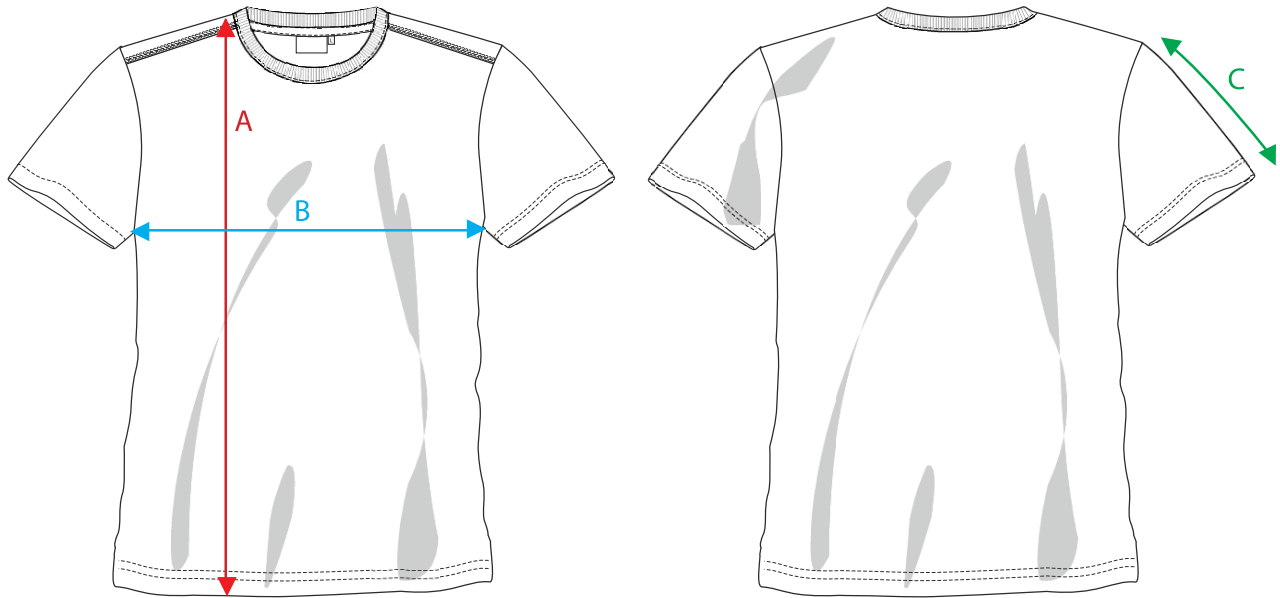

MAATTABEL

T-SHIRT UNISEX/HEREN

MEASUREMENT IN CM	XS	S	M	L	XL	XXL	3XL	4XL	5XL	6XL
A - BODYLENGTH FRONT HPS	63	66	69	72	75	79	83	87	91	95
B - 1/2 CHEST	42	46	50	54	58	64	70	76	82	88
C - SLEEVELENGTH	17	18	19	20	21	22	23	24	25	26

T-SHIRT DAMES

MEASUREMENT IN CM	XS/34	S/36	M/38	L/40	XL/42	XXL/44
A - BODYLENGTH FRONT HPS	60	62	64	66	68	70
B - 1/2 CHEST	41	44	47	51	55	60
C - SLEEVELENGTH	15	16	17	18	19	20